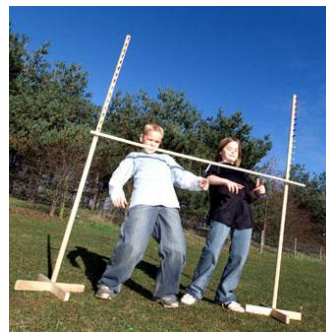

Pop Up Tunnel
£6 each (2 available)

Child sized Space Hoppers
£2 each. (8 available)

Wooden Summer Skis
£4 per pair
(4 pairs available)

Play Parachute
£8

Inflatable Darts
£5

Wooden Quoits
£5

Beanbag Target Game
£5